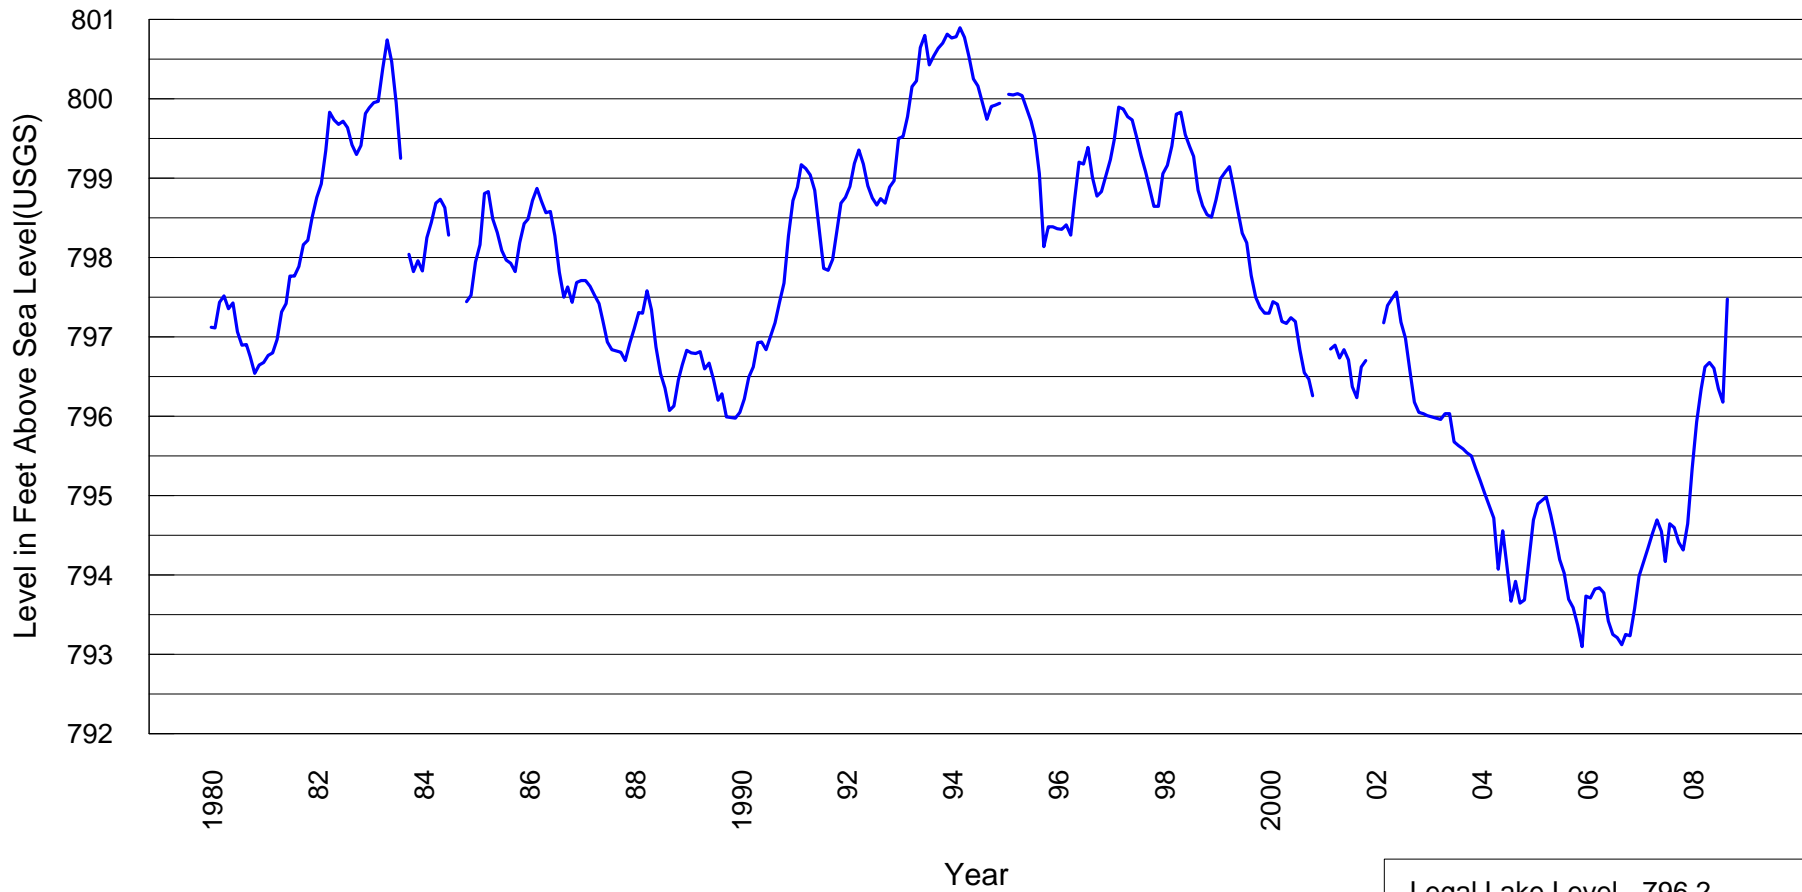

Lake Level increased 15.4" in response to the 11.1" rainfall of 9/13-14/2008.

Pine Lake Level

LaPorte, Indiana
Latest Level Reading - 797.48(9/16/2008)

— Lake Level

Legal Lake Level - 796.2
Ordinary High Water Level - 797.2
Max Recorded Level - 800.90